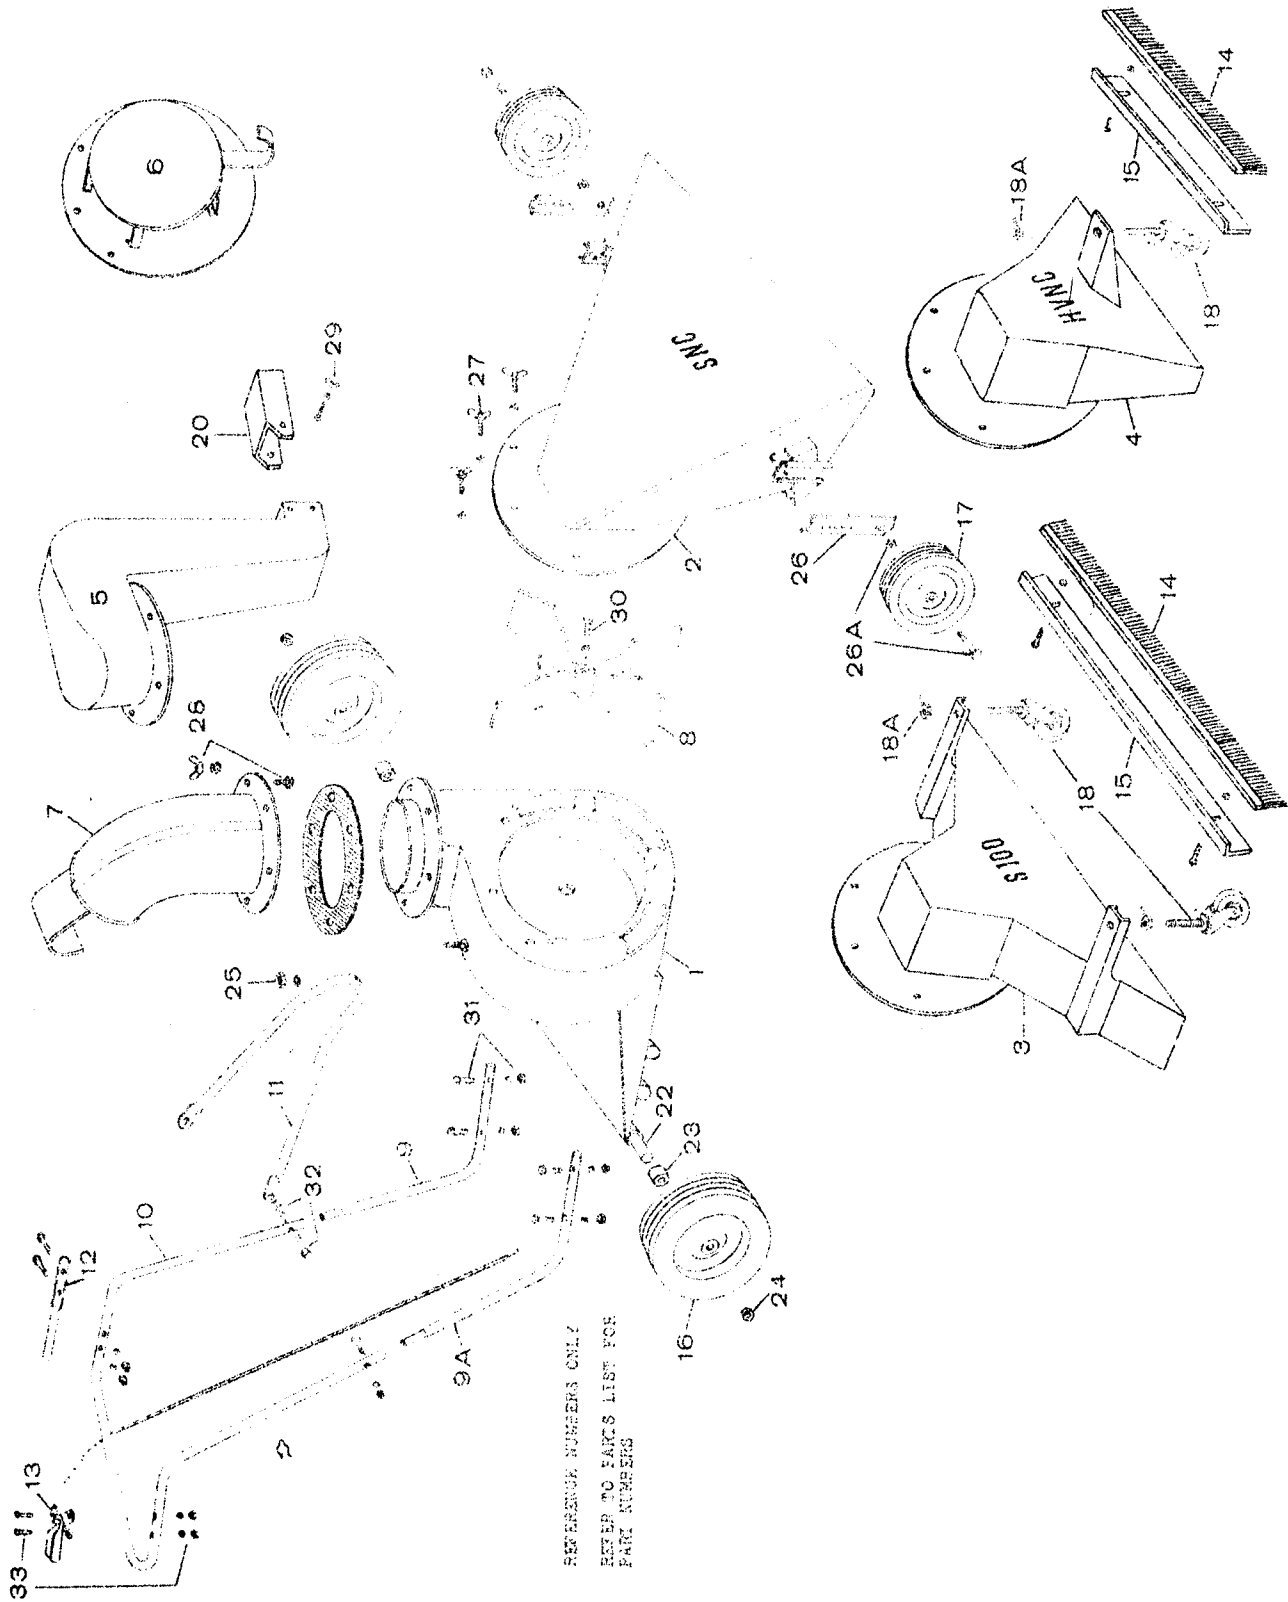

PART NO.	PARTS NO.	DESCRIPTION	DIFFERENTIAL MODELS		
			1670	1700	1800
31	36012	Transmission	1	1	1
32	33026	Axle and Differential Assembly	q 1	1	1
33	31073	Pillow Blocks	2	2	2
34	31074	Plain Washer	2	2	2
35	31075	Retaining Rings	2	2	2
36	37000	Chain Guard	1		
36	37001	Chain Guard		1	1
37	36013	Idler Arm and Pulley	1		
37	36014	Idler Arm and Pulley		1	1
38	36015	Belt Retainer	1		
38	36016	Belt Retainer		1	1
39	36017	Transmission Pulley	1		
39	36018	Transmission Pulley		1	1
40	36019	Engine Starter and Pulley Assembly	1		
40	36020	Engine Starter and Pulley Assembly		1	1
41	24502	Idler Arm Spring	1	1	1
42	37002	Spring Bracket	1	1	1
44	31076	Control Linkage Plate	2		
44	31077	Control Linkage Plate		2	2
45	31072	Cotter Pins	2	2	2
48	31043	1/2" Lockwasher	1	1	1
49	31022	1/2" Nut	1	1	1
50	36021	Chain	1		
50	36022	Chain		1	1
51	36023	Belt	1		
51	36024	Belt		1	1
52	31070	Cable	1		
52	31071	Cable		1	1
54	31069	Bolt, Nut, Washer for Bearing (Axle) 1" x 1/4"	2		
54	31069	Bolt, Nut, Washer for Bearing (Axle) 1" x 1/4"		2	2
55	31068	Bolt, Nut, Washer for Chain Guard 1 1/4" x 1/4"	2		
55	31068	Bolt, Nut, Washer for Chain Guard 1 1/4" x 1/4"		2	2
56	31067	5/16" - 18 x 1" Bolt, Nut for Transmission	4	4	4
57	31066	3/8" x 1" Bolt, Nut, Washer for Low- er Arm Bracket	2	2	2

REFERENCE # FOR GIANT-VACS MODELS # 400, 575, 600

REFERENCE NUMBERS ONLY
REFER TO PARTS LIST FOR
PART NUMBERS